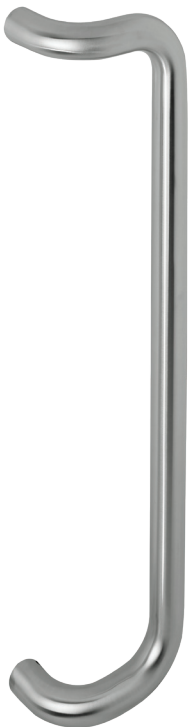

#### Finish

- Satin stainless steel
- Special finishes available – satin black chrome (SBC), oil rubbed bronze (ORB), and antique bronze (ABZ). Only available on pull handles less than 800mm in length. Lead times apply. Contact Allegion for more details.

**Tubular stainless steel handles**

**Andor**

- ABZ ● ORB ● SBC ● SSS

Overall lengths (mm)  
325, 425, 625, 825\*

**Capri**

- ABZ ● ORB ● SBC ● SSS

Overall lengths (mm)  
332, 482, 632, 832\*

**Corfu**

- ABZ ● ORB ● SBC ● SSS

Overall lengths (mm)  
450, 600, 800\*, 1000\*, 1200\*

**Deigo**

- ABZ ● ORB ● SBC ● SSS

Overall lengths (mm)  
325, 475, 625, 825\*, 1025\*

**Silvi**

- ABZ ● ORB ● SBC ● SSS

Overall lengths (mm)  
332, 482, 632, 832\*, 1032\*

Overall lengths (mm)  
380, 530, 680, 880\*, 1080\*

**Finishes; ABZ** = Antique Bronze, **ORB** = Oil Rubbed Bronze, **SBC** = Satin Black Chrome, **SSS** = Satin Stainless Steel.

Lead times apply to plated finishes.